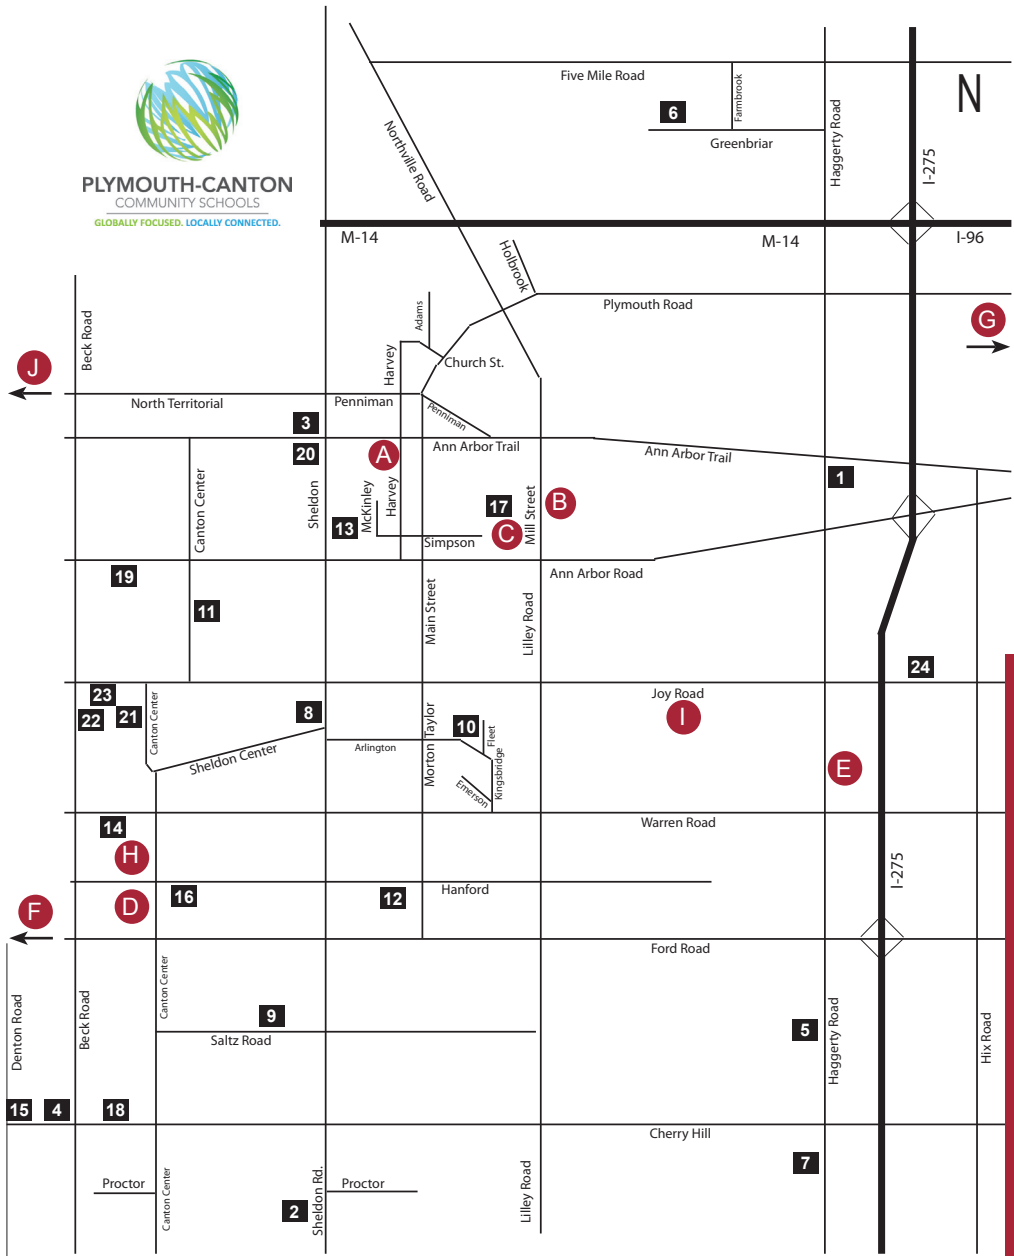

PLYMOUTH-CANTON
COMMUNITY SCHOOLS
GLOBALLY FOCUSED. LOCALLY CONNECTED.

DISTRICT MAP

- Elementary Schools**
- 1 - Allen ELA
 - 2 - Bentley
 - 3 - Bird
 - 4 - Dodson
 - 5 - Eriksson
 - 6 - Farrand
 - 7 - Field
 - 8 - Gallimore
 - 9 - Hoben
 - 10 - Hulsing
 - 11 - Isbister
 - 12 - Miller
 - 13 - Smith
 - 14 - Tonda
 - 15 - Workman

- Middle Schools**
- 16 - Discovery
 - 17 - East
 - 18 - Liberty
 - 19 - Pioneer
 - 20 - West
- High Schools**
- 21 - Canton
 - 22 - Plymouth
 - 23 - Salem
 - 24 - Starkweather

- Support Buildings**
- A - Board Office
 - B - Maintenance
 - C - Transportation/Curriculum Ctr
- Off-site Class Locations**
- D - Canton Chiropractic
 - E - Evola Music Center
 - F - Hickory Creek Golf Course
 - G - International Budo Ryokukaki
 - H - Olympian Tae Kwon Do
 - I - Skatin' Station II
 - J - Willowbrooke Farm